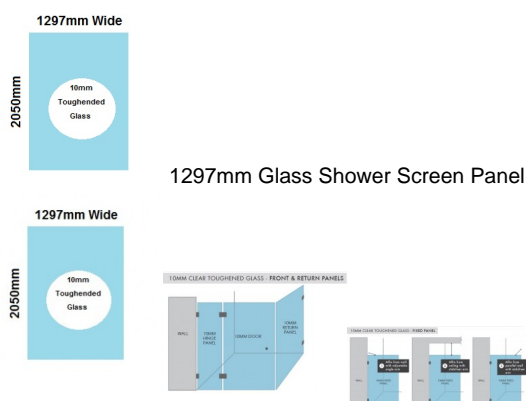

1297(w)x2050(h)x10mm Glass Shower Screen Return/Fixed Panel

This panel can be used as a return panel when installing a corner shower or a fixed panel when installing a single panel screen.

- Width: 1297mm
- Height: 2050mm
- Thickness: 10mm
- Weight: 67kg
- Allow a 3mm Gap between the wall and glass and a 3mm Gap between this panel and the door.

Installation Widths:

- 1300mm when installing with a wall bracket
- 1307-1310mm when installing with 19mm U Channel
- 1307-1322mm when installing with 35mm U Channel

Rating: Not Rated Yet

Price

\$ 267.00

\$ 267.00

[Ask a question about this product](#)

Description

This panel can be used as a return panel when installing a corner shower or a fixed panel when installing a single panel screen.

- Width: 1297mm
- Height: 2050mm
- Thickness: 10mm
- Weight: 67kg
- Allow a 3mm Gap between the wall and glass and a 3mm Gap between this panel and the door.

Installation Widths:

- 1300mm when installing with a wall bracket
- 1307-1310mm when installing with 19mm U Channel
- 1307-1322mm when installing with 35mm U Channel