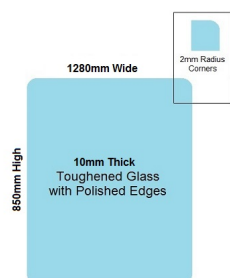

1280x850x10mm Toughened Glass Balustrade Panel with Polished edges

1280 x 850 Toughened Glass Balustrade Panel

Glass is certified to Australian Standards

- Width: 1280mm
- Height: 850mm
- Thickness: 10mm
- Weight: 27kg

Suitable for installation with:

- Posts
- Side Fix glass clamps

Rating: Not Rated Yet

Price

\$ 122.00

\$ 122.00

[Ask a question about this product](#)

Description

Glass is certified to Australian Standards

- Width: 1280mm
- Height: 850mm
- Thickness: 10mm
- Weight: 27kg

1280 x 850 Toughened Glass Balustrade Panel

Suitable for installation with:

- Posts
- Side Fix glass clamps