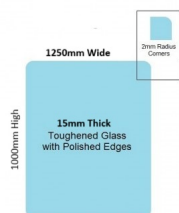

## 1250x1000x15mm Toughened Glass Balustrade Panel with Polished edges

### Toughened Glass Panel for Glass Balustrade

Glass is certified to Australian Standards

- Width: 1250mm
- Height: 1000mm
- Thickness: 15mm
- Weight: 47kg
- Treatment: Toughened and Heat Soaked
- Edges: Polished all 4 sides

#### Toughened Glass Panel for Glass Balustrade

Glass is certified to Australian Standards

- Width: 1250mm
- Height: 1000mm