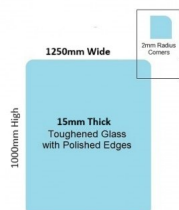

## 1250x1000x15mm Toughened Glass Balustrade Panel with Polished edges

### Toughened Glass Panel for Glass Balustrade

Glass is certified to Australian Standards

- Width: 1250mm
- Height: 1000mm
- Thickness: 15mm
- Weight: 47kg
- Treatment: Toughened and Heat Soaked
- Edges: Polished all 4 sides