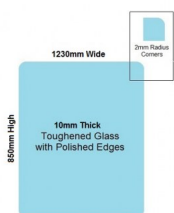

1230x850x10mm Toughened Glass Balustrade Panel with Polished edges

1230 x 850 Toughened Glass Balustrade Panel

Glass is certified to Australian Standards

- Width: 1230mm
- Height: 850mm
- Thickness: 10mm
- Weight: 26kg

Glass is certified to Australian Standards

- Width: 1230mm
- Height: 850mm
- Thickness: 10mm
- Weight: 26kg

1230 x 850 Toughened Glass Balustrade Panel

Suitable for installation with:

- Posts
- Side Fix glass clamps