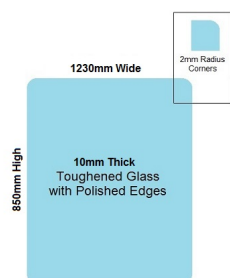

1230x850x10mm Toughened Glass Balustrade Panel with Polished edges

1230 x 850 Toughened Glass Balustrade Panel

Glass is certified to Australian Standards

- Width: 1230mm
- Height: 850mm
- Thickness: 10mm
- Weight: 26kg

Suitable for installation with:

- Posts
- Side Fix glass clamps

Rating: Not Rated Yet

Price

\$ 117.00

\$ 117.00

[Ask a question about this product](#)

Description

Glass is certified to Australian Standards

- Width: 1230mm
- Height: 850mm
- Thickness: 10mm
- Weight: 26kg

1230 x 850 Toughened Glass Balustrade Panel

Suitable for installation with:

- Posts
- Side Fix glass clamps