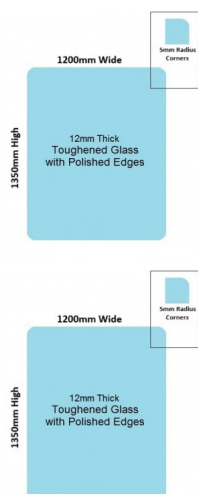

1200x1350x12mm Toughened Glass Pool Fence / Balustrade Panels with Polished Edges

Glass is certified to Australian Standards

- Width: 1200mm
- Height: 1350mm
- Thickness: 12mm
- Weight: 49kg

Suitable for installation with:

- Top Mount Friction Spigots
- Face Mount Friction Spigots
- Posts
- Deck Mount Channel
- Side Fix glass clamps

Used for:

- Glass Pool Fencing
- Face Mount Glass Balustrading

It can be installed with a Top Mounted Rail

Rating: Not Rated Yet

Price

\$ 135.00

\$ 135.00

[Ask a question about this product](#)

1200 x 1350mm Glass Pool Fence or Balustrade Panel

Description

Glass is certified to Australian Standards

- Width: 1200mm
- Height: 1350mm
- Thickness: 12mm
- Weight: 49kg

Suitable for installation with:

- Top Mount Friction Spigots
- Face Mount Friction Spigots
- Posts
- Deck Mount Channel
- Side Fix glass clamps