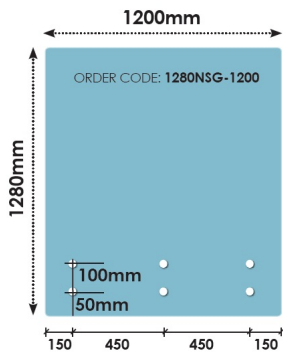

1200x1280 x 15mm Glass With 6 x Bottom Holes for Standoffs

- Width: 1200mm
- Height: 1280mm
- Thickness: 15mm
- 6 x 22mm holes for Standoffs

Suitable for installation with:

- Glass Standoffs
- Top Mount Rail

Glass is certified to Australian Standards
Toughened and Heat Soaked Glass with Polished Edges

Rating: Not Rated Yet

Price

\$ 218.00

\$ 218.00

[Ask a question about this product](#)

Description

- Width: 1200mm
- Height: 1280mm
- Thickness: 15mm

1200 x 1280 Standoff Facemount Glass Panel

- 6 x 22mm holes for Standoffs

Suitable for installation with:

- Glass Standoffs
- Top Mount Rail

Glass is certified to Australian Standards
Toughened and Heat Soaked Glass with Polished Edges