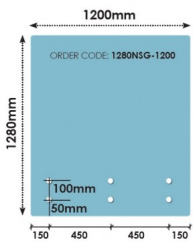

1200x1280 x 15mm Glass With 6 x Bottom Holes for Standoffs

- Width: 1200mm
- Height: 1280mm
- Thickness: 15mm
- 6 x 22mm holes for Standoffs

Suitable for installation with:

- Glass Standoffs
- Top Mount Rail

Glass is certified to Australian Standards
Toughened and Heat Soaked Glass with Polished Edges

Rating: Not Rated Yet

Price

\$ 218.00

\$ 218.00

[Ask a question about this product](#)

Description

- Width: 1200mm
- Height: 1280mm
- Thickness: 15mm

1200 x 1280 Standoff Facemount Glass Panel

- 6 x 22mm holes for Standoffs

Suitable for installation with:

- Glass Standoffs
- Top Mount Rail

Glass is certified to Australian Standards
Toughened and Heat Soaked Glass with Polished Edges