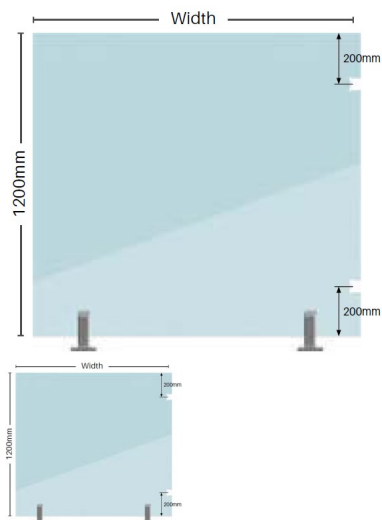

## 1200mm Premium Soft Close Hinge Panels

1200mm High Premium Soft Close Hinge Panel

Available in 11 sizes ranging from 600mm to 1800mm wide.

Suits Polaris 125 Series and Atlantic Soft Close Hinges

Rating: Not Rated Yet

### Description

1200mm High Premium Soft Close Hinge Panel

Available in 11 sizes ranging from 600mm to 1800mm wide.

Suits Polaris 125 Series and Atlantic Soft Close Hinges