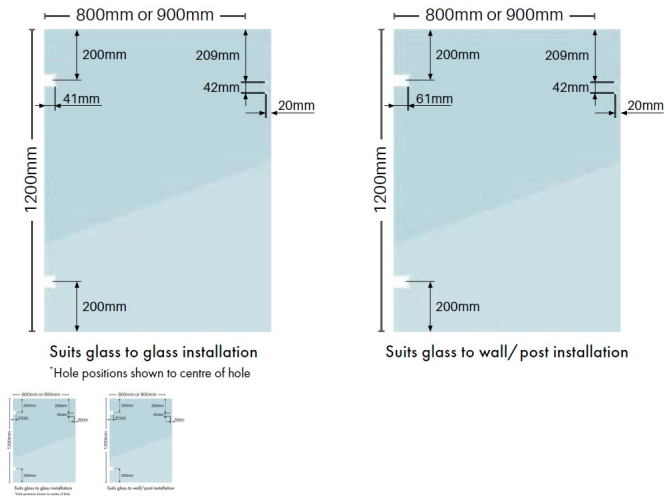

## 1200mm Premium Soft Close Gate Panel

### 1200mm 12mm Thick Premium Soft Close Gate Panels

Available in 800mm and 900mm wide.

There are two options available

- Glass to Glass
- Glass to Wall/Post

You will need to order the matching hinges as the cutouts in the glass are different sizes on the 2 panels.

#### 1200mm 12mm Thick Premium Soft Close Gate Panels

Available in 800mm and 900mm wide.

There are two options available

- Glass to Glass
- Glass to Wall/Post

You will need to order the matching hinges as the cutouts in the glass are different sizes on the 2 panels.