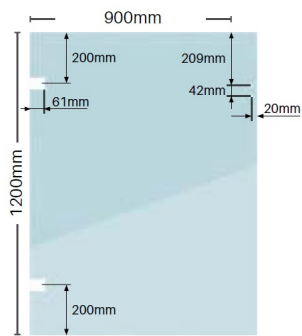

900 x 1200 x 12mm Glass to Wall/Post Soft Close Gate Panel

Suits glass to wall/post installation

Suits glass to wall/post installation

1200mm 12mm Thick Premium Soft Close Gate Panels

Available in 800mm and 900mm wide.

There are two options available

- Glass to Glass
- Glass to Wall/Post

You will need to order the matching hinges as the cutouts in the glass are different sizes on the 2 panels.

Rating: Not Rated Yet

Price
\$ 73.00

\$ 73.00

[Ask a question about this product](#)

Description

1200mm 12mm Thick Premium Soft Close Gate Panels

Available in 800mm and 900mm wide.

There are two options available

- Glass to Glass
- Glass to Wall/Post

You will need to order the matching hinges as the cutouts in the glass are different sizes on the 2 panels.