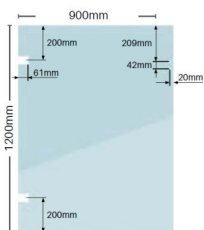

900 x 1200 x 12mm Glass to Wall/Post Soft Close Gate Panel

Suits glass to wall/post installation

Suits glass to wall/post installation

1200mm 12mm Thick Premium Soft Close Gate Panels

Available in 800mm and 900mm wide.

There are two options available

- Glass to Glass
- Glass to Wall/Post

You will need to order the matching hinges as the cutouts in the glass are different sizes on the 2 panels.

Rating: Not Rated Yet

Price
\$ 73.00

\$ 73.00

[Ask a question about this product](#)

Description

1200mm 12mm Thick Premium Soft Close Gate Panels

Available in 800mm and 900mm wide.

There are two options available

- Glass to Glass
- Glass to Wall/Post