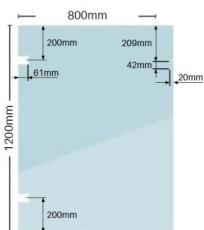

800 x 1200 x 12mm Glass to Wall/Post Soft Close Gate Panel

Suits glass to wall/post installation

Suits glass to wall/post installation

1200mm 12mm Thick Premium Soft Close Gate Panels

Available in 800mm and 900mm wide.

There are two options available

- Glass to Glass
- Glass to Wall/Post

You will need to order the matching hinges as the cutouts in the glass are different sizes on the 2 panels.

Rating: Not Rated Yet

Price
\$ 68.00

\$ 68.00

[Ask a question about this product](#)

Description

1200mm 12mm Thick Premium Soft Close Gate Panels

Available in 800mm and 900mm wide.

There are two options available

- Glass to Glass
- Glass to Wall/Post