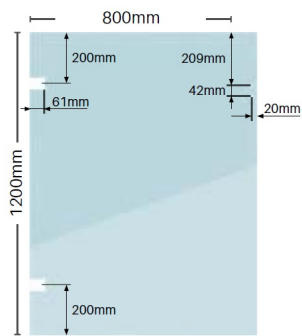

800 x 1200 x 12mm Glass to Wall/Post Soft Close Gate Panel

Suits glass to wall/post installation

Suits glass to wall/post installation

1200mm 12mm Thick Premium Soft Close Gate Panels

Available in 800mm and 900mm wide.

There are two options available

- Glass to Glass
- Glass to Wall/Post

You will need to order the matching hinges as the cutouts in the glass are different sizes on the 2 panels.

Rating: Not Rated Yet

Price
\$ 68.00

\$ 68.00

[Ask a question about this product](#)

Description

1200mm 12mm Thick Premium Soft Close Gate Panels

Available in 800mm and 900mm wide.

There are two options available

- Glass to Glass
- Glass to Wall/Post

You will need to order the matching hinges as the cutouts in the glass are different sizes on the 2 panels.