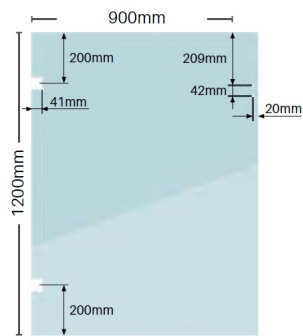

900 x 1200 x 12mm Glass/Glass Soft Close Gate Panel

Suits glass to glass installation
*Hole positions shown to centre of hole