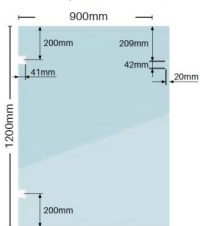

Suits glass to glass installation
*Hole positions shown to centre of hole

1200mm 12mm Thick Premium Soft Close Gate Panels

Available in 800mm and 900mm wide.

There are two options available

- Glass to Glass
- Glass to Wall/Post

You will need to order the matching hinges as the cutouts in the glass are different sizes on the 2 panels.

Rating: Not Rated Yet

Price

$ 73.00

$ 73.00

[Ask a question about this product](#)

Description

1200mm 12mm Thick Premium Soft Close Gate Panels

Available in 800mm and 900mm wide.

There are two options available