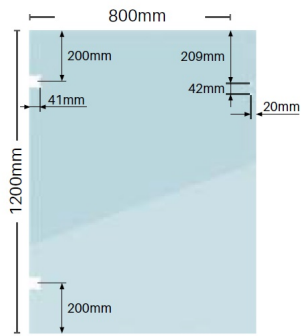

800 x 1200 x 12mm Glass/Glass Soft Close Gate Panel

Suits glass to glass installation
*Hole positions shown to centre of hole