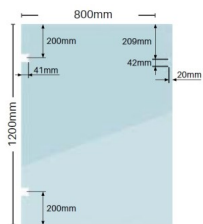

Suits glass to glass installation
*Hole positions shown to centre of hole

1200mm 12mm Thick Premium Soft Close Gate Panels

Available in 800mm and 900mm wide.

There are two options available

- Glass to Glass
- Glass to Wall/Post

You will need to order the matching hinges as the cutouts in the glass are different sizes on the 2 panels.

Rating: Not Rated Yet

Price
$ 68.00

$ 68.00

[Ask a question about this product](#)

Description

1200mm 12mm Thick Premium Soft Close Gate Panels

Available in 800mm and 900mm wide.

There are two options available