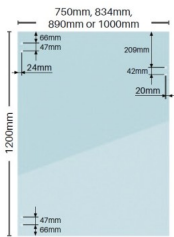

1200 x 8mm Spring Gate Panel

*Hole positions shown to centre of hole

*Hole positions shown to centre of hole

Priced from \$59. Select the width for pricing!!

Economy Spring Hinge Glass Pool Fence Gate Panel

- 4 Widths available (750mm, 834mm, 890mm and 1000mm)
- Height: 1200mm
- Thickness: 8mm
- Hinge Holes: 4 x 10mm Holes to fix hinges
- Latch Holes: 2 x 10mm Holes to fix latch

Install with Spring Hinges or Polaris 155 Series Soft Close Hinges