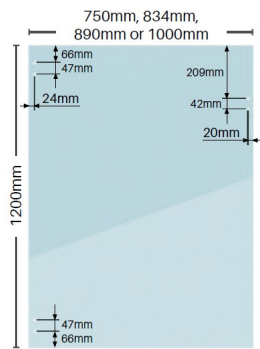

1200 x 8mm Spring Gate Panel

*Hole positions shown to centre of hole

*Hole positions shown to centre of hole

Priced from \$59. Select the width for pricing!!

Economy Spring Hinge Glass Pool Fence Gate Panel

- 4 Widths available (750mm, 834mm, 890mm and 1000mm)
- Height: 1200mm
- Thickness: 8mm
- Hinge Holes: 4 x 10mm Holes to fix hinges
- Latch Holes: 2 x 10mm Holes to fix latch

Install with Spring Hinges or Polaris 155 Series Soft Close Hinges