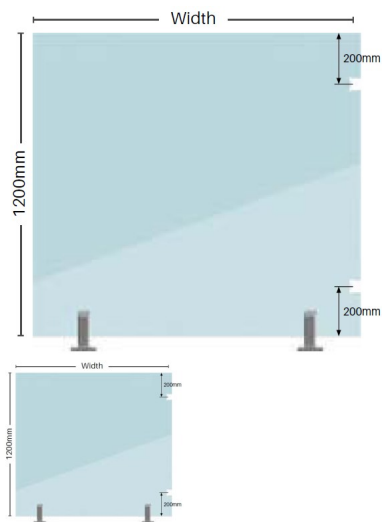

## 1200 x 1200mm Premium Soft Close Hinge Panels

Premium Soft Close Glass Gate Hinge Panel. Used to swing a glass gate off.

- Width: 1200mm
- Height: 1200mm
- Thickness: 12mm
- Weight: 43kg
- Cutouts: 2 x Cutouts to suit premium soft close hinges

### Description

Premium Soft Close Glass Gate Hinge Panel. Used to swing a glass gate off.

- Width: 1200mm
- Height: 1200mm
- Thickness: 12mm
- Weight: 43kg
- Cutouts: 2 x Cutouts to suit premium soft close hinges