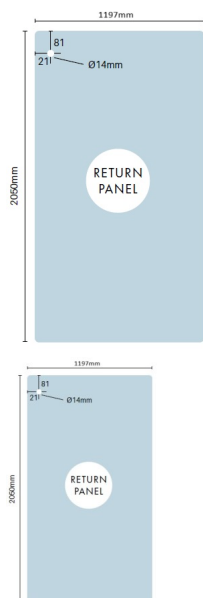

1197mm Sliding Shower Screen Return Panel

- Width: 1197mm
- Height: 2050mm
- Thickness: 10mm
- Weight: 61kg

A Sliding Door, Fixed Panel and Sliding Door Installation kit will be required to install this panel.

Rating: Not Rated Yet

Price

\$ 260.00

\$ 260.00

[Ask a question about this product](#)

Description

- Width: 1197mm
- Height: 2050mm
- Thickness: 10mm
- Weight: 61kg

A Sliding Door, Fixed Panel and Sliding Door Installation kit will be required to install this panel.