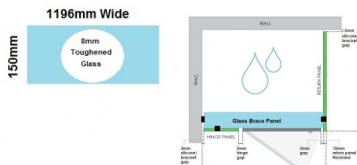

1196x150x 8mm - Glass Brace - Clear Toughened Glass

Glass Brace panel used to Connect the hinge panel to a return panel about the door.

- Width: 1196mm
- Depth: 150mm
- Thickness: 8mm
- Weight: 3.6kg
- Use With Hinge Panel: 579mm

\$ 30.00

[Ask a question about this product](#)

Description

Glass Brace panel used to Connect the hinge panel to a return panel about the door.

- Width: 1196mm
- Depth: 150mm
- Thickness: 8mm
- Weight: 3.6kg
- Use With Hinge Panel: 579mm