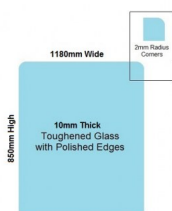

## 1180x850x10mm Toughened Glass Balustrade Panel with Polished edges

1180 x 850 Toughened Glass Balustrade Panel

Glass is certified to Australian Standards

- Width: 1180mm
- Height: 850mm
- Thickness: 10mm
- Weight: 25kg

### Description

Glass is certified to Australian Standards

- Width: 1180mm
- Height: 850mm
- Thickness: 10mm
- Weight: 25kg