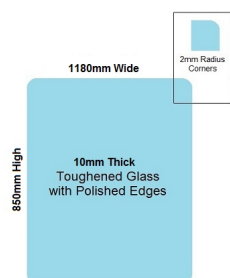

## 1180x850x10mm Toughened Glass Balustrade Panel with Polished edges

1180 x 850 Toughened Glass Balustrade Panel

Glass is certified to Australian Standards

- Width: 1180mm
- Height: 850mm
- Thickness: 10mm
- Weight: 25kg

Suitable for installation with:

- Posts
- Side Fix glass clamps

Rating: Not Rated Yet

**Price**

\$ 112.00

\$ 112.00

[Ask a question about this product](#)

### Description

Glass is certified to Australian Standards

- Width: 1180mm
- Height: 850mm
- Thickness: 10mm
- Weight: 25kg

## 1180 x 850 Toughened Glass Balustrade Panel

---

Suitable for installation with:

- Posts
- Side Fix glass clamps