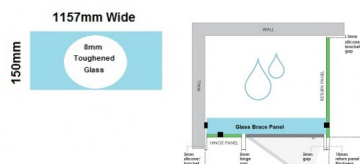

1157x150x 8mm - Glass Brace - Clear Toughened Glass

Glass Brace panel used to Connect the hinge panel to a return panel about the door. •Width: 1157mm •Depth: 150mm •Thickness: 8mm •Weight: 3.6kg •Use With Hinge Panel: 540mm Requires 2 x Glass Brace Brackets and 1 x Wall Bracket for Installation.

Rating: Not Rated Yet

Price
\$ 28.50

\$ 28.50

[Ask a question about this product](#)

Description

Glass Brace panel used to Connect the hinge panel to a return panel about the door.

- Width: 1157mm
- Depth: 150mm
- Thickness: 8mm
- Weight: 3.5kg
- Use With Hinge Panel: 540mm