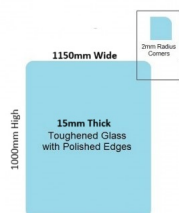

## 1150x1000x15mm Toughened Glass Balustrade Panel with Polished edges

### Toughened Glass Panel for Glass Balustrade

Glass is certified to Australian Standards

- Width: 1150mm
- Height: 1000mm
- Thickness: 15mm
- Weight: 43kg
- Treatment: Toughened and Heat Soaked
- Edges: Polished all 4 sides

#### Toughened Glass Panel for Glass Balustrade

Glass is certified to Australian Standards

- Width: 1150mm
- Height: 1000mm