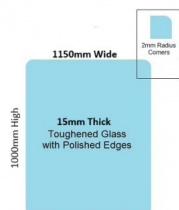

## 1150x1000x15mm Toughened Glass Balustrade Panel with Polished edges

### Toughened Glass Panel for Glass Balustrade

Glass is certified to Australian Standards

- Width: 1150mm
- Height: 1000mm
- Thickness: 15mm
- Weight: 43kg
- Treatment: Toughened and Heat Soaked
- Edges: Polished all 4 sides