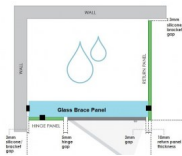

## 1146x150x 8mm - Glass Brace - Clear Toughened Glass

Glass Brace panel used to Connect the hinge panel to a return panel about the door. •Width: 1146mm •Depth: 150mm •Thickness: 8mm •Weight: 3.4kg •Use With Hinge Panel: 529mm Requires 2 x Glass Brace Brackets and 1 x Wall Bracket for Installation.

### Description

Glass Brace panel used to Connect the hinge panel to a return panel about the door.

- Width: 1146mm
- Depth: 150mm
- Thickness: 8mm
- Weight: 3.4kg
- Use With Hinge Panel: 529mm

Requires 2 x Glass Brace Brackets ([Chrome Plated](#) or [Matt Black](#) Finish) and 1 x Wall Bracket ([Chrome Plated](#) or [Matt Black](#) Finish) for Installation.