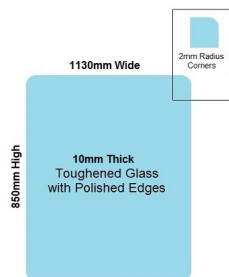

## 1130x850x10mm Toughened and Heat Soaked Glass with Polished edges

Glass is certified to Australian Standards

- Width: 1130mm
- Height: 850mm
- Thickness: 10mm
- Weight: 24kg

Suitable for installation with:

- Width: 1130mm
- Height: 850mm
- Thickness: 10mm
- Weight: 24kg

## 1130 x 850 Toughened Glass Balustrade Panel

---

Suitable for installation with:

- Posts
- Side Fix glass clamps