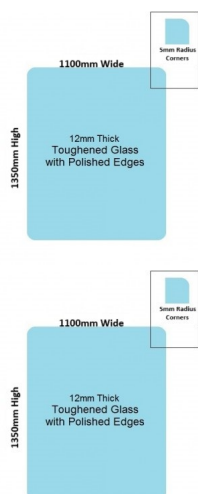

1100x1350x12mm Toughened Glass Pool Fence / Balustrade Panels with Polished Edges

Glass is certified to Australian Standards

- Width: 1100mm
- Height: 1350mm
- Thickness: 12mm
- Weight: 45kg

Suitable for installation with:

- Top Mount Friction Spigots
- Face Mount Friction Spigots
- Posts
- Deck Mount Channel
- Side Fix glass clamps

Used for:

- Glass Pool Fencing
- Face Mount Glass Balustrading

It can be installed with a Top Mounted Rail

Rating: Not Rated Yet

Price

\$ 131.00

\$ 131.00

[Ask a question about this product](#)

1100 x 1350mm Glass Pool Fence or Balustrade Panel

Description

Glass is certified to Australian Standards

- Width: 1100mm
- Height: 1350mm
- Thickness: 12mm
- Weight: 45kg

Suitable for installation with:

- Top Mount Friction Spigots
- Face Mount Friction Spigots
- Posts
- Deck Mount Channel
- Side Fix glass clamps