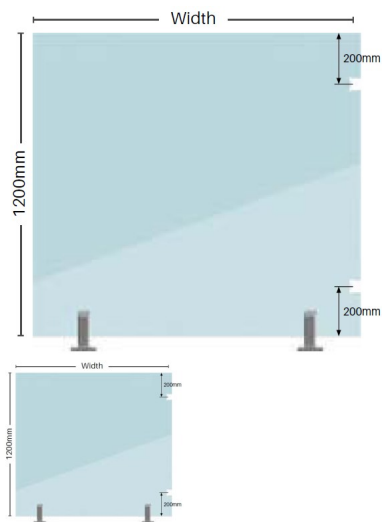

1100 x 1200mm Premium Soft Close Hinge Panels

Premium Soft Close Glass Gate Hinge Panel. Used to swing a glass gate off.

- Width: 1100mm
- Height: 1200mm
- Thickness: 12mm
- Weight: 40kg
- Cutouts: 2 x Cutouts to suit premium soft close hinges

Glass is certified to Australian Standards

Rating: Not Rated Yet

Price

\$ 109.00

\$ 109.00

[Ask a question about this product](#)

Description

Premium Soft Close Glass Gate Hinge Panel. Used to swing a glass gate off.

- Width: 1100mm
- Height: 1200mm
- Thickness: 12mm
- Weight: 40kg
- Cutouts: 2 x Cutouts to suit premium soft close hinges

Glass is certified to Australian Standards