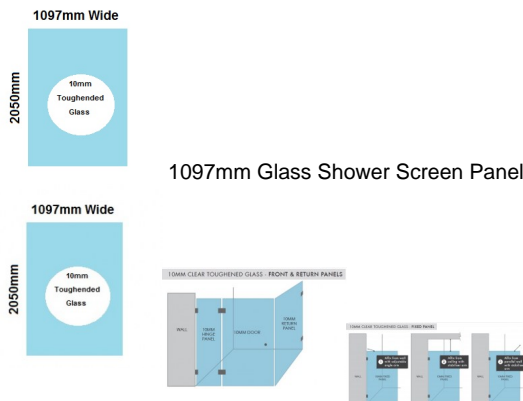

1097(w)x2050(h)x10mm Glass Shower Screen Return/Fixed Panel

This panel can be used as a return panel when installing a corner shower or a fixed panel when installing a single panel screen.

- Width: 1097mm
- Height: 2050mm
- Thickness: 10mm
- Weight: 57kg
- Allow a 3mm Gap between the wall and glass and a 3mm Gap between this panel and the door.

Installation Widths:

- 1100mm when installing with a wall bracket
- 1107-1110mm when installing with 19mm U Channel
- 1107-1122mm when installing with 35mm U Channel

Rating: Not Rated Yet

Price

\$ 221.00

\$ 221.00

[Ask a question about this product](#)

Description

This panel can be used as a return panel when installing a corner shower or a fixed panel when installing a single panel screen.

- Width: 1097mm
- Height: 2050mm
- Thickness: 10mm
- Weight: 57kg
- Allow a 3mm Gap between the wall and glass and a 3mm Gap between this panel and the door.

Installation Widths:

- 1100mm when installing with a wall bracket
- 1107-1110mm when installing with 19mm U Channel
- 1107-1122mm when installing with 35mm U Channel