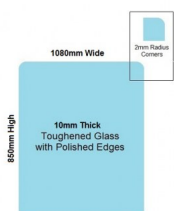

## 1080x850x10mm Toughened and Heat Soaked Glass with Polished edges

Glass is certified to Australian Standards

- Width: 1080mm
- Height: 850mm
- Thickness: 10mm
- Weight: 23kg

Suitable for installation with:

### Description

Glass is certified to Australian Standards

- Width: 1080mm
- Height: 850mm
- Thickness: 10mm
- Weight: 23kg