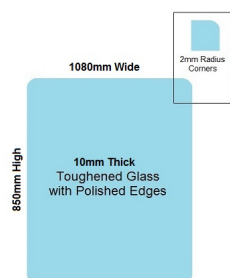

## 1080x850x10mm Toughened and Heat Soaked Glass with Polished edges

Glass is certified to Australian Standards

- Width: 1080mm
- Height: 850mm
- Thickness: 10mm
- Weight: 23kg

Suitable for installation with:

### Description

Glass is certified to Australian Standards

- Width: 1080mm
- Height: 850mm
- Thickness: 10mm
- Weight: 23kg

## 1080 x 850 Toughened Glass Balustrade Panel

---

Suitable for installation with:

- Posts
- Side Fix glass clamps