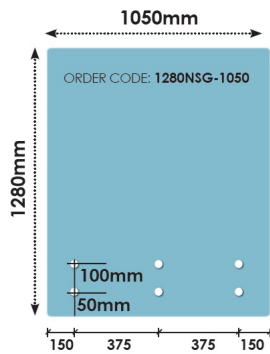

1050x1280 x 15mm Glass With 6 x Bottom Holes for Standoffs

- Width: 1050mm
- Height: 1280mm
- Thickness: 15mm
- 6 x 22mm holes for Standoffs

Suitable for installation with:

- Glass Standoffs
- Top Mount Rail

Glass is certified to Australian Standards
Toughened and Heat Soaked Glass with Polished Edges

Rating: Not Rated Yet

Price

\$ 192.00

\$ 192.00

[Ask a question about this product](#)

Description

- Width: 1050mm
- Height: 1280mm
- Thickness: 15mm
- 6 x 22mm holes for Standoffs

1050 x 1280 Standoff Facemount Glass Panel

Suitable for installation with:

- Glass Standoffs
- Top Mount Rail

Glass is certified to Australian Standards
Toughened and Heat Soaked Glass with Polished Edges