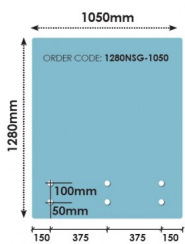

1050x1280 x 15mm Glass With 6 x Bottom Holes for Standoffs

- Width: 1050mm
- Height: 1280mm
- Thickness: 15mm
- 6 x 22mm holes for Standoffs

Suitable for installation with:

- Glass Standoffs
- Top Mount Rail

Glass is certified to Australian Standards
Toughened and Heat Soaked Glass with Polished Edges

Rating: Not Rated Yet

Price

\$ 192.00

\$ 192.00

[Ask a question about this product](#)

Description

- Width: 1050mm
- Height: 1280mm
- Thickness: 15mm
- 6 x 22mm holes for Standoffs