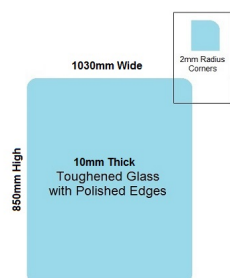

## 1030x850x10mm Toughened and Heat Soaked Glass with Polished edges

Glass is certified to Australian Standards

- Width: 1030mm
- Height: 850mm
- Thickness: 10mm
- Weight: 22kg

Suitable for installation with:

- Posts
- Side Fix glass clamps

Rating: Not Rated Yet

**Price**  
\$ 97.00

\$ 97.00

[Ask a question about this product](#)

Description

Glass is certified to Australian Standards

- Width: 1030mm
- Height: 850mm
- Thickness: 10mm
- Weight: 22kg

## 1030 x 850 Toughened Glass Balustrade Panel

---

Suitable for installation with:

- Posts
- Side Fix glass clamps