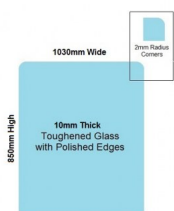

## 1030x850x10mm Toughened and Heat Soaked Glass with Polished edges

Glass is certified to Australian Standards

- Width: 1030mm
- Height: 850mm
- Thickness: 10mm
- Weight: 22kg

Suitable for installation with:

- Posts
- Side Fix glass clamps

Rating: Not Rated Yet

**Price**  
\$ 97.00

\$ 97.00

[Ask a question about this product](#)

Description

Glass is certified to Australian Standards

- Width: 1030mm
- Height: 850mm
- Thickness: 10mm
- Weight: 22kg

## 1030 x 850 Toughened Glass Balustrade Panel

---

Suitable for installation with:

- Posts
- Side Fix glass clamps