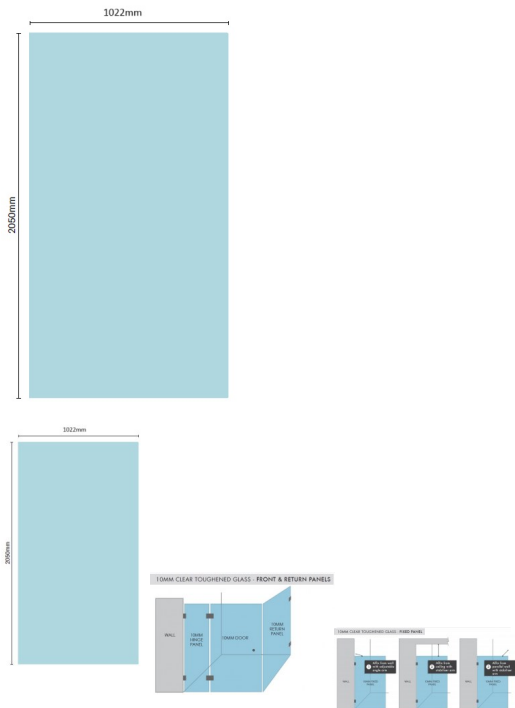

1022(w)x2050(h)x10mm Glass Shower Screen Return/Fixed Panel

This panel can be used as a return panel when installing a corner shower or a fixed panel when installing a single panel screen.

- Width: 1022mm
- Height: 2050mm
- Thickness: 10mm
- Weight: 52kg
- Allow a 3mm Gap between this panel and the door.

When installed using Wall Brackets:

Installation Widths:

- 1025mm when installing with a wall bracket
- 1032-1035mm when installing with 19mm U Channel
- 1032-1047mm when installing with 35mm U Channel

Rating: Not Rated Yet

Price

\$ 172.00

\$ 172.00

[Ask a question about this product](#)

Description

847(w)x2050(h)x10mm Glass Shower Screen Panel

This panel can be used as a return panel when installing a corner shower or a fixed panel when installing a single panel screen.

- Width: 1022mm
- Height: 2050mm
- Thickness: 10mm
- Weight: 52kg
- Allow a 3mm Gap between this panel and the door.

When installed using Wall Brackets:

Installation Widths:

- 1025mm when installing with a wall bracket
- 1032-1035mm when installing with 19mm U Channel
- 1032-1047mm when installing with 35mm U Channel