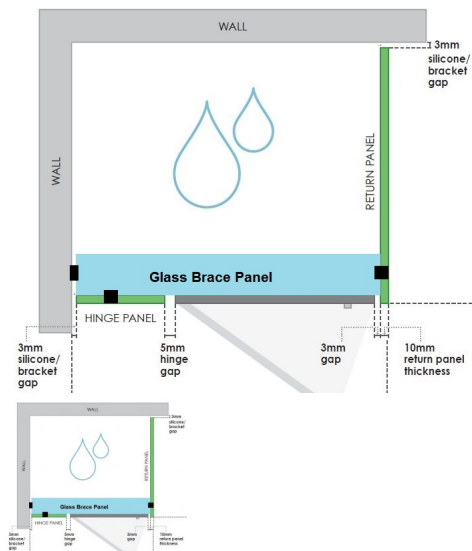

1016x150x 8mm - Glass Brace - Clear Toughened Glass

Glass Brace panel used to Connect the hinge panel to a return panel above the door.

- Width: 1016mm
- Depth: 150mm
- Thickness: 8mm
- Weight: 3.0kg
- Overall install width: 1020mm

Requires 2 x Glass Brace Brackets and 1 x Wall Bracket for Installation.

Rating: Not Rated Yet

Price

\$ 33.00

\$ 33.00

[Ask a question about this product](#)

Description

Glass Brace panel used to Connect the hinge panel to a return panel above the door.

- Width: 1016mm
- Depth: 150mm
- Thickness: 8mm
- Weight: 3.0kg
- Overall install width: 1020mm

Requires 2 x Glass Brace Brackets and 1 x Wall Bracket for Installation.