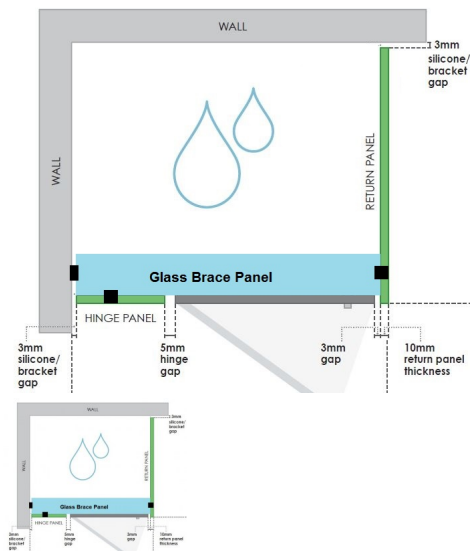

1006x150x 8mm - Glass Brace - Clear Toughened Glass

Glass Brace panel used to Connect the hinge panel to a return panel above the door.

- Width: 1006mm
- Depth: 150mm
- Thickness: 8mm
- Weight: 3.0kg
- Overall install width: 1010mm

Requires 2 x Glass Brace Brackets and 1 x Wall Bracket for Installation.

Rating: Not Rated Yet

Price
\$ 33.00

\$ 33.00

[Ask a question about this product](#)

Description

Glass Brace panel used to Connect the hinge panel to a return panel above the door.

- Width: 1006mm
- Depth: 150mm
- Thickness: 8mm
- Weight: 3.0kg
- Overall install width: 1010mm

Requires 2 x Glass Brace Brackets and 1 x Wall Bracket for Installation.