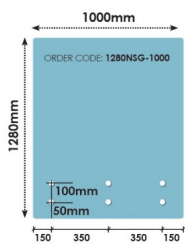

1000x1280 x 15mm Glass With 6 x Bottom Holes for Standoffs

- Width: 1000mm
- Height: 1280mm
- Thickness: 15mm
- 6 x 22mm holes for Standoffs

Suitable for installation with:

- Glass Standoffs
- Top Mount Rail

Glass is certified to Australian Standards
Toughened and Heat Soaked Glass with Polished Edges

Rating: Not Rated Yet

Price

\$ 183.00

\$ 183.00

[Ask a question about this product](#)

Description

- Width: 1000mm
- Height: 1280mm
- Thickness: 15mm
- 6 x 22mm holes for Standoffs