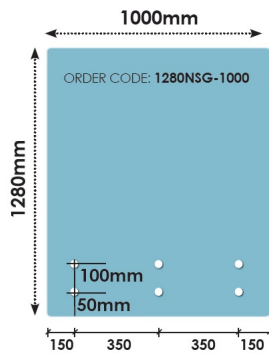

1000x1280 x 15mm Glass With 6 x Bottom Holes for Standoffs

- Width: 1000mm
- Height: 1280mm
- Thickness: 15mm
- 6 x 22mm holes for Standoffs

Suitable for installation with:

- Glass Standoffs
- Top Mount Rail

Glass is certified to Australian Standards
Toughened and Heat Soaked Glass with Polished Edges

Rating: Not Rated Yet

Price

\$ 183.00

\$ 183.00

[Ask a question about this product](#)

Description

- Width: 1000mm
- Height: 1280mm
- Thickness: 15mm
- 6 x 22mm holes for Standoffs

1000 x 1280 Standoff Facemount Glass Panel

Suitable for installation with:

- Glass Standoffs
- Top Mount Rail

Glass is certified to Australian Standards
Toughened and Heat Soaked Glass with Polished Edges