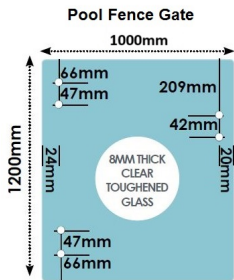

1000 x 1200 x 8mm Glass Pool Fence Gate Panel

Glass Gate Panel.

- Width: 1000mm
- Height: 1200mm
- Thickness: 8mm
- Weight: 23kg
- Hinge Holes: 4 x 10mm Holes to fix hinges
- Latch Holes: 2 x 10mm Holes to fix latch

Requires 1 x Hinge Set and 1 x Latch for installation.

Used for:

- Glass Pool Fencing

It can be installed with a Top Mounted Rail

Glass is certified to Australian Standards

Rating: Not Rated Yet

Price
\$ 75.00

\$ 63.75

[Ask a question about this product](#)

Description Glass Gate Panel.

890 x 1200 x 8mm Glass Pool Fence Gate Panel

- Width: 1000mm
- Height: 1200mm
- Thickness: 8mm
- Weight: 23kg
- Hinge Holes: 4 x 10mm Holes to fix hinges
- Latch Holes: 2 x 10mm Holes to fix latch