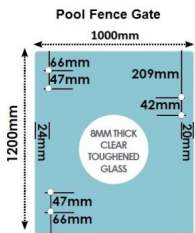

1000 x 1200 x 8mm Glass Pool Fence Gate Panel

Glass Gate Panel.

- Width: 1000mm
- Height: 1200mm
- Thickness: 8mm
- Weight: 23kg
- Hinge Holes: 4 x 10mm Holes to fix hinges
- Latch Holes: 2 x 10mm Holes to fix latch

Requires 1 x Hinge Set and 1 x Latch for installation.

Used for:

- Glass Pool Fencing

It can be installed with a Top Mounted Rail

Glass is certified to Australian Standards

Rating: Not Rated Yet

Price
\$ 75.00

\$ 63.75

[Ask a question about this product](#)

Description Glass Gate Panel.

890 x 1200 x 8mm Glass Pool Fence Gate Panel

- Width: 1000mm
- Height: 1200mm
- Thickness: 8mm
- Weight: 23kg
- Hinge Holes: 4 x 10mm Holes to fix hinges
- Latch Holes: 2 x 10mm Holes to fix latch