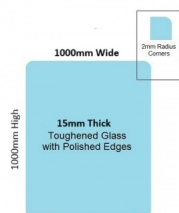

## 1000x1000x15mm Toughened Glass Balustrade Panel with Polished edges

### Toughened Glass Panel for Glass Balustrade

Glass is certified to Australian Standards

- Width: 1000mm
- Height: 1000mm
- Thickness: 15mm
- Weight: 38kg
- Treatment: Toughened and Heat Soaked
- Edges: Polished all 4 sides