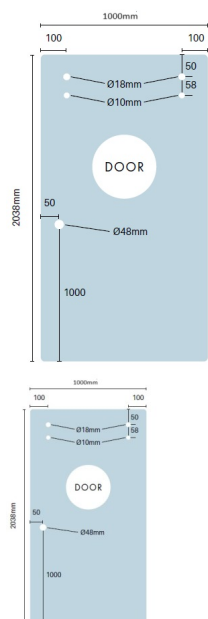

1000mm Sliding Shower Screen Door Panel

- Width:1000mm
- Height:2038mm
- Thickness:10mm
- Weight: 51kg

A Sliding Door Fixed panel and Sliding door fitting kit will be required to fit this panel.

Rating: Not Rated Yet

Price

\$ 247.00

\$ 247.00

[Ask a question about this product](#)

Description

- Width:1000mm
- Height:2038mm
- Thickness:10mm
- Weight: 51kg

A Sliding Door Fixed panel and Sliding door fitting kit will be required to fit this panel.