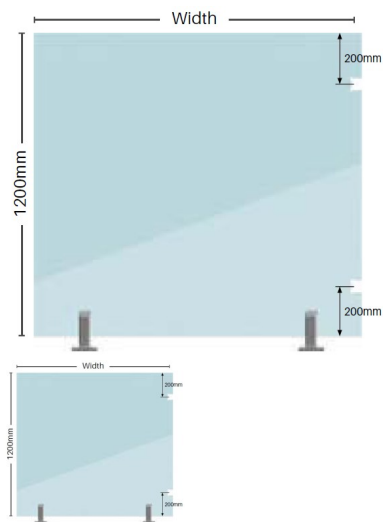

## 1000 x 1200mm Premium Soft Close Hinge Panels

Premium Soft Close Glass Gate Hinge Panel. Used to swing a glass gate off.

- Width: 1000mm
- Height: 1200mm
- Thickness: 12mm
- Weight: 36kg
- Cutouts: 2 x Cutouts to suit premium soft close hinges

### Description

Premium Soft Close Glass Gate Hinge Panel. Used to swing a glass gate off.

- Width: 1000mm
- Height: 1200mm
- Thickness: 12mm
- Weight: 36kg
- Cutouts: 2 x Cutouts to suit premium soft close hinges