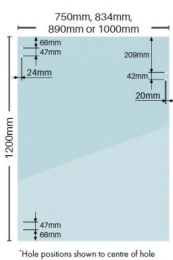

1000 x 1200 x 8mm Spring Gate Panel

Priced from \$59. Select the width for pricing!!

Economy Spring Hinge Glass Pool Fence Gate Panel

- 4 Widths available (750mm, 834mm, 890mm and 1000mm)
- Height: 1200mm
- Thickness: 8mm
- Hinge Holes: 4 x 10mm Holes to fix hinges
- Latch Holes: 2 x 10mm Holes to fix latch

Economy Spring Hinge Glass Pool Fence Gate Panel

- 4 Widths available (750mm, 834mm, 890mm and 1000mm)
- Height: 1200mm
- Thickness: 8mm
- Hinge Holes: 4 x 10mm Holes to fix hinges
- Latch Holes: 2 x 10mm Holes to fix latch