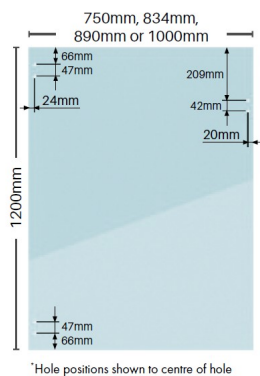

1000 x 1200 x 8mm Spring Gate Panel

Priced from \$59. Select the width for pricing!!

Economy Spring Hinge Glass Pool Fence Gate Panel

- 4 Widths available (750mm, 834mm, 890mm and 1000mm)
- Height: 1200mm
- Thickness: 8mm
- Hinge Holes: 4 x 10mm Holes to fix hinges
- Latch Holes: 2 x 10mm Holes to fix latch

Economy Spring Hinge Glass Pool Fence Gate Panel

- 4 Widths available (750mm, 834mm, 890mm and 1000mm)
- Height: 1200mm
- Thickness: 8mm
- Hinge Holes: 4 x 10mm Holes to fix hinges
- Latch Holes: 2 x 10mm Holes to fix latch