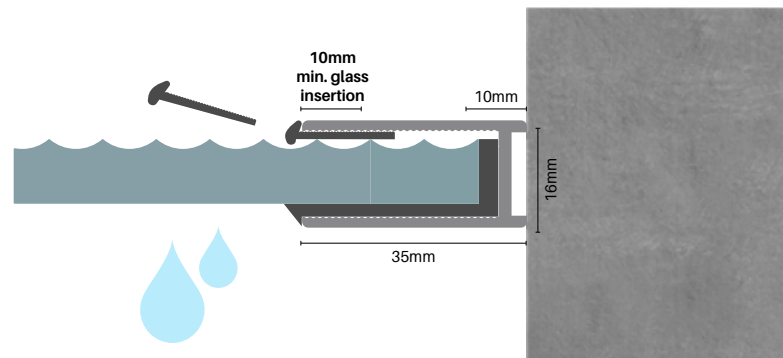

The timeless narrow reed design gives you a nod to old-world, recreated in a modern sophisticated new design.

TRADE TIP: The ribbed surface of the glass is installed to the outside of the shower recess.

10mm thick toughened ultraclear narrow reeded

Grade "A" toughened glass

Large radius 200mm

Individually boxed panels

Flat polished edges

LARGE RADIUS FIXED PANEL CONFIGURATIONS

USING WALL BRACKETS

A	BRACKET GAP (MM)	B	GLASS FIXED PANEL WIDTH (MM)	OVERALL WIDTH (MM)
	3		897	900mm
	3		997	1000mm
	3		1197	1200mm

USING PURITY DRY GLASS "EXTENDED" U CHANNEL

A	CHANNEL GAP (MM)	B	GLASS FIXED PANEL WIDTH (MM)	OVERALL WIDTH (MM)
	10-25		897	907-922mm
	10-25		997	1007-1022mm
	10-25		1197	1207-1222mm

** extended U channel allows from 10mm up to 25mm gap spacing from wall
Refer P47 for more information

IMPORTANT: The ribbed surface of the glass is to be installed to the outside of the shower recess.

TRADE TIP: Temporarily hold the L-shape rubber in place with tape to assist with glazing the 10mm glass panel.