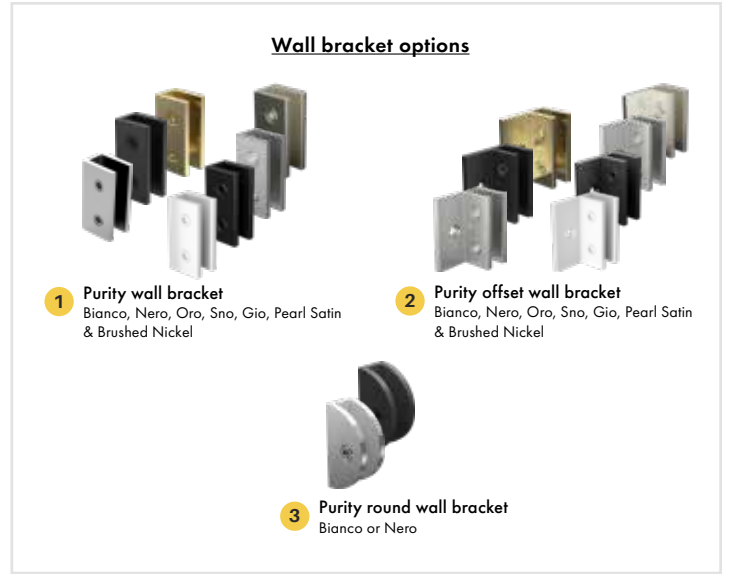

The timeless narrow reed design gives you a nod to old-world, recreated in a modern sophisticated new design.

TRADE TIP: The ribbed surface of the glass is installed to the outside of the shower recess.

10mm thick toughened ultraclear narrow reeded

Grade "A" toughened glass

Large radius 200mm

Individually boxed panels

Flat polished edges

LARGE RADIUS FIXED PANEL CONFIGURATIONS

USING WALL BRACKETS

A	BRACKET GAP (MM)	B	GLASS FIXED PANEL WIDTH (MM)	OVERALL WIDTH (MM)
	3		897	900mm
	3		997	1000mm
	3		1197	1200mm

USING PURITY DRY GLASS "EXTENDED" U CHANNEL

A	CHANNEL GAP (MM)	B	GLASS FIXED PANEL WIDTH (MM)	OVERALL WIDTH (MM)
	10-25		897	907-922mm
	10-25		997	1007-1022mm
	10-25		1197	1207-1222mm

** extended U channel allows from 10mm up to 25mm gap spacing from wall
Refer P47 for more information

IMPORTANT: The ribbed surface of the glass is to be installed to the outside of the shower recess.

TRADE TIP: Temporarily hold the L-shape rubber in place with tape to assist with glazing the 10mm glass panel.