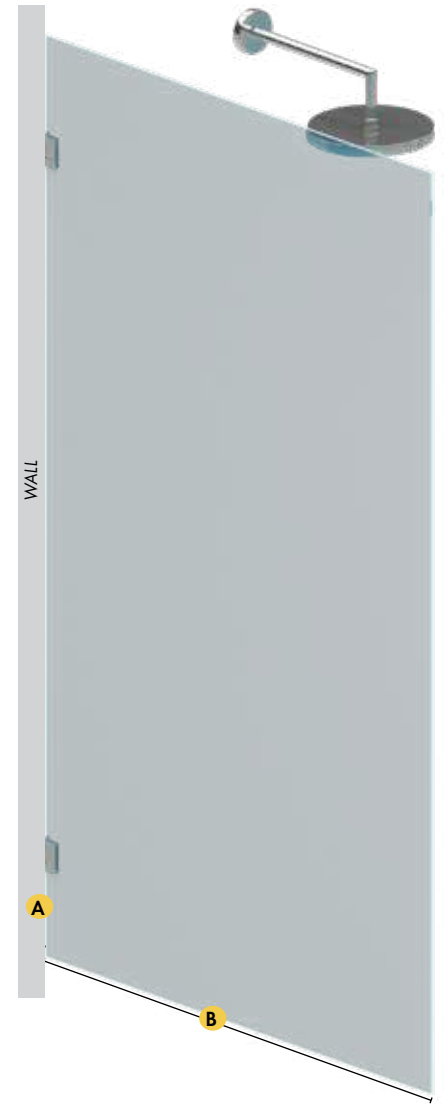

PURITY FIXED PANEL CONFIGURATIONS

Overview

Single panel showerscreens are growing in popularity as a simple and stylish solution for bathrooms.

Select from a large range of fixed panels as detailed below. To provide extra rigidity to panels, a stabilizer arm and/or glass shelf must be installed.

10mm thick clear toughened

1 mm radius corners

Individually boxed panels

Flat polished edges

- A** BRACKET OR CHANNEL GAP (MM)
- B** GLASS FIXED PANEL WIDTH (MM)

USING WALL BRACKETS

A BRACKET GAP (MM)	B GLASS FIXED PANEL WIDTH (MM)	OVERALL WIDTH (MM)
3	197	200mm
3	297	300mm
3	397	400mm
3	497	500mm
3	597	600mm
3	697	700mm
3	797	800mm
3	847	850mm
3	872	875mm
3	897	900mm
3	922	925mm
3	947	950mm
3	972	975mm
3	997	1000mm
3	1022	1025mm
3	1047	1050mm
3	1097	1100mm
3	1147	1150mm
3	1197	1200mm
3	1297	1300mm
3	1397	1400mm

The timeless narrow reed design gives you a nod to old-world, recreated in a modern sophisticated new design.

TRADE TIP: The ribbed surface of the glass is installed to the outside of the shower recess.

IMPORTANT: The ribbed surface of the glass is to be installed to the outside of the shower recess.

TRADE TIP: Temporarily hold the L-shape rubber in place with tape to assist with glazing the 10mm glass panel.