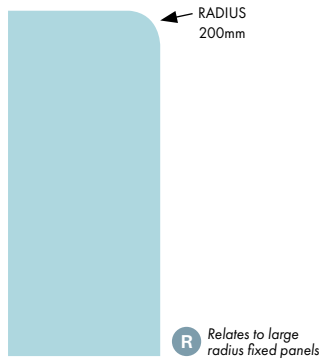

10mm thick clear toughened

1 mm radius corners

Individually boxed panels

Flat polished edges

- A** BRACKET OR CHANNEL GAP (MM)
- B** GLASS FIXED PANEL WIDTH (MM)

USING WALL BRACKETS

A BRACKET GAP (MM)	B GLASS FIXED PANEL WIDTH (MM)	OVERALL WIDTH (MM)
3	197	200mm
3	297	300mm
3	397	400mm
3	497	500mm
3	597	600mm
3	697	700mm
3	797	800mm
3	847	850mm
3	872	875mm
3	897	900mm
3	922	925mm
3	947	950mm
3	972	975mm
3	997	1000mm
3	1022	1025mm
3	1047	1050mm
3	1097	1100mm
3	1147	1150mm
3	1197	1200mm
3	1297	1300mm
3	1397	1400mm

Wall bracket options

PURITY FIXED PANEL CONFIGURATIONS

USING PURITY DRY GLASS U CHANNEL

A CHANNEL GAP (MM)	B GLASS FIXED PANEL WIDTH (MM)	OVERALL WIDTH (MM)	
10	197	207-210mm	
10	297	307-310mm	
10	397	407-410mm	
10	497	507-510mm	
10	597	607-610mm	
10	697	707-710mm	
10	797	807-810mm	
10	847	857-860mm	
10	872	882-885mm	
10	897	907-910mm	R
10	922	932-935mm	
10	947	957-960mm	
10	972	982-985mm	
10	997	1007-1010mm	R
10	1022	1032-1035mm	
10	1047	1057-1060mm	
10	1097	1107-1110mm	
10	1147	1157-1160mm	
10	1197	1207-1210mm	R
10	1297	1307-1310mm	
10	1397	1407-1410mm	

U channel allows up to 3mm adjustment in width inside of channel

USING PURITY DRY GLASS "EXTENDED" U CHANNEL

A EXTENDED CHANNEL GAP (MM)	B GLASS FIXED PANEL WIDTH (MM)	OVERALL WIDTH (MM)	
10-25	197	207-222mm	
10-25	297	307-322mm	
10-25	397	407-422mm	
10-25	497	507-522mm	
10-25	597	607-622mm	
10-25	697	707-722mm	
10-25	797	807-822mm	
10-25	847	857-872mm	
10-25	872	882-897mm	
10-25	897	907-922mm	R
10-25	922	932-947mm	
10-25	947	957-972mm	
10-25	972	982-997mm	
10-25	997	1007-1022mm	R
10-25	1022	1032-1047mm	
10-25	1047	1057-1072mm	
10-25	1097	1107-1122mm	
10-25	1147	1157-1172mm	
10-25	1197	1207-1222mm	R
10-25	1297	1307-1322mm	
10-25	1397	1407-1422mm	