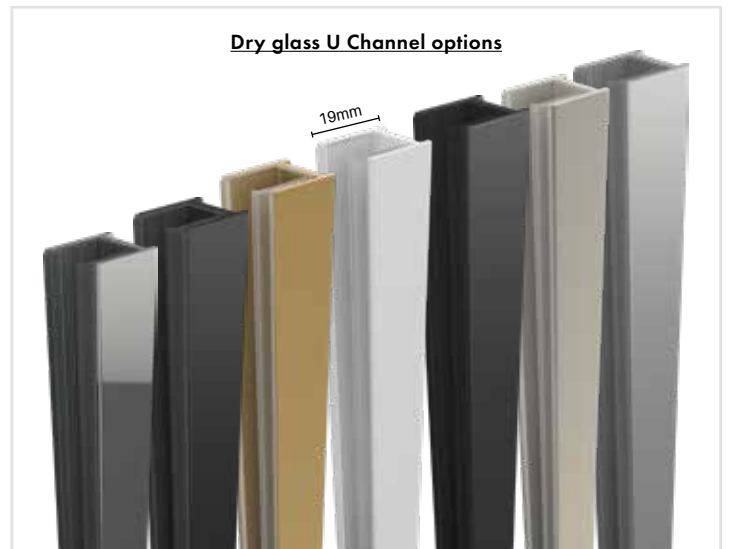

PURITY FIXED PANEL CONFIGURATIONS

USING PURITY DRY GLASS U CHANNEL

A CHANNEL GAP (MM)	B GLASS FIXED PANEL WIDTH (MM)	OVERALL WIDTH (MM)	
10	197	207-210mm	
10	297	307-310mm	
10	397	407-410mm	
10	497	507-510mm	
10	597	607-610mm	
10	697	707-710mm	
10	797	807-810mm	
10	847	857-860mm	
10	872	882-885mm	
10	897	907-910mm	R
10	922	932-935mm	
10	947	957-960mm	
10	972	982-985mm	
10	997	1007-1010mm	R
10	1022	1032-1035mm	
10	1047	1057-1060mm	
10	1097	1107-1110mm	
10	1147	1157-1160mm	
10	1197	1207-1210mm	R
10	1297	1307-1310mm	
10	1397	1407-1410mm	

U channel allows up to 3mm adjustment in width inside of channel