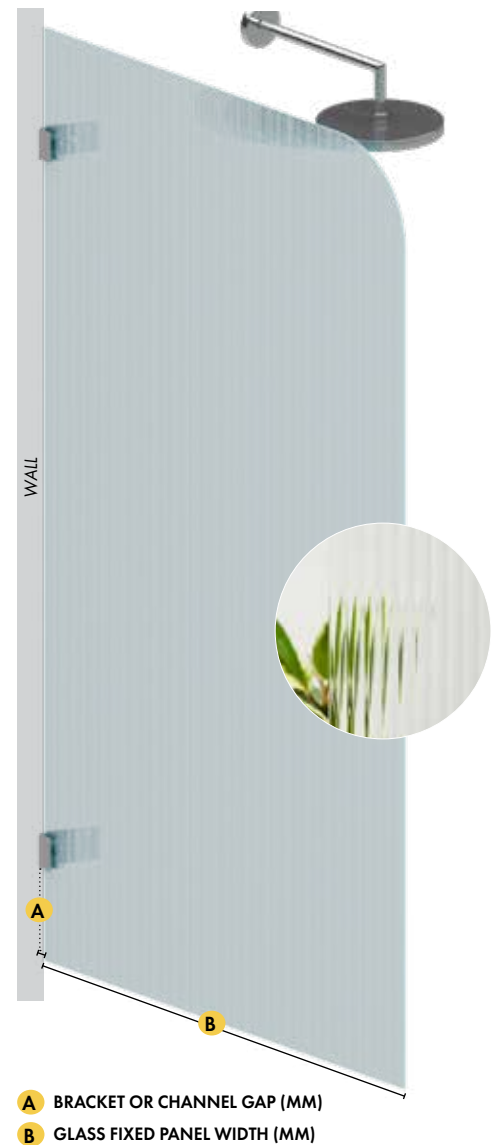

LARGE RADIUS FIXED PANEL CONFIGURATIONS

Overview

Narrow Reed Glass diffuses light perfectly, transferring light and offering you the privacy you desire.

The timeless narrow reed design gives you a nod to old-world, recreated in a modern sophisticated new design.

TRADE TIP: The ribbed surface of the glass is installed to the outside of the shower recess.

10mm thick toughened ultraclear narrow reeded

Grade "A" toughened glass

Large radius 200mm

Individually boxed panels

Flat polished edges