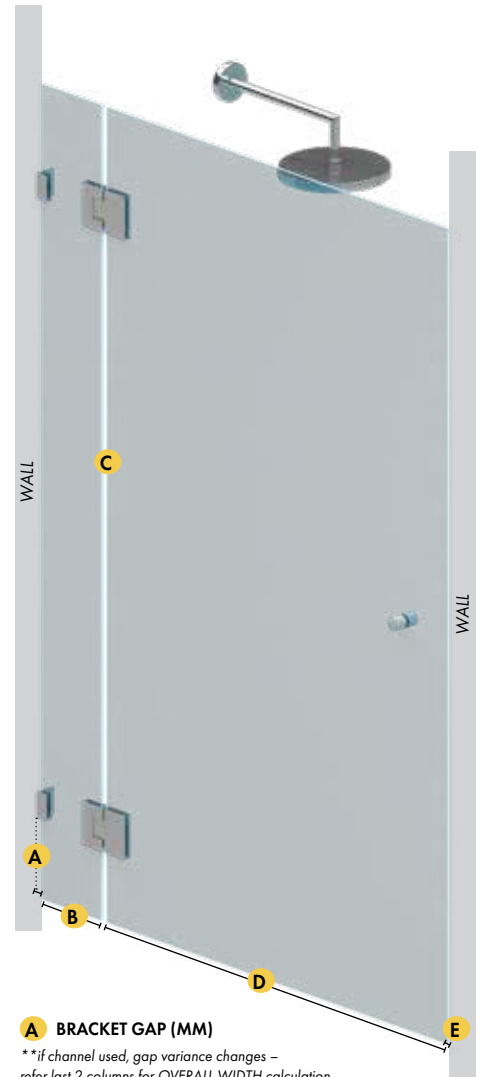

HINGE PANEL & DOOR CONFIGURATIONS

Overview

Enclosed shower areas with a hinge panel & door, for a secluded bathroom solution between walls.

This guide outlines the sizes available when using our range of shower doors and hinge panels.

10mm thick clear toughened

1 mm radius corners

Individually boxed panels

Flat polished edges

A BRACKET GAP (MM)

**if channel used, gap variance changes – refer last 2 columns for OVERALL WIDTH calculation

B GLASS HINGE PANEL WIDTH (MM)