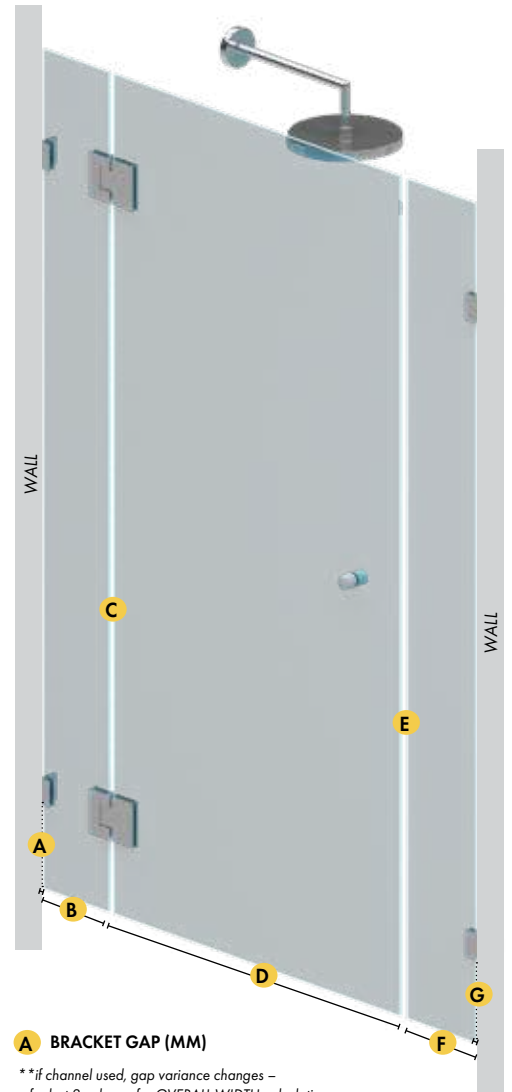

HINGE & DOOR PANEL WITH INFILL PANEL

Overview

Purity hinged door with adjacent infill panel

An INFILL/FIXED panel next to a door is another popular configuration.

This guide outlines sizes available for in line configuration featuring a hinge panel with door and infill/fix panel.

10mm thick clear toughened

1 mm radius corners

Individually boxed panels

Flat polished edges

A BRACKET GAP (MM)

***if channel used, gap variance changes – refer last 2 columns for OVERALL WIDTH calculation*