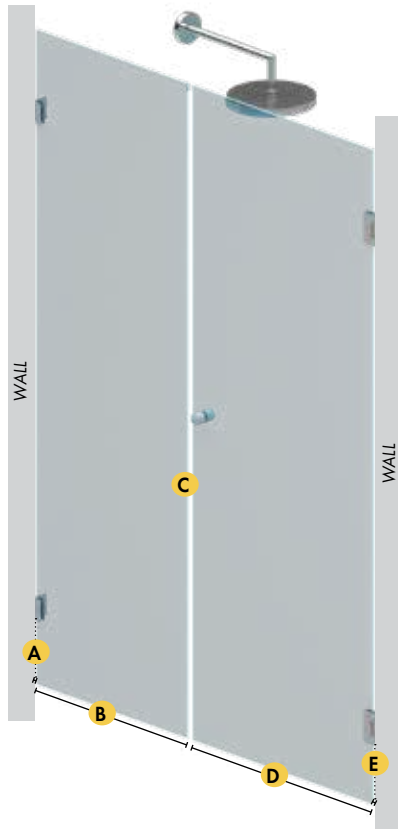

DOOR & FIXED PANEL CONFIGURATIONS

Overview

A fixed panel with a hinged door is ideal for wider inline shower openings.

This guide outlines the sizes available when using our range of fixed panels and shower doors.

10mm thick clear toughened

1mm radius corners

Individually boxed panels

Flat polished edges

A BRACKET GAP (MM)

**if channel used, gap variance changes – refer last 2 columns for OVERALL WIDTH calculation

B GLASS FIXED PANEL WIDTH (MM)

C GAP (MM)

D GLASS DOOR PANEL WIDTH (MM)

E HINGE GAP (MM)

USING WALL BRACKET

USING DRY GLAZE U CHANNEL

USING EXTENDED DRY GLAZE U CHANNEL

A	B	C	D	E	OVERALL WIDTH (MM)	If using dry glaze U channel instead of wall brackets, OVERALL WIDTH becomes	If using "EXTENDED" dry glaze U channel instead of wall brackets, OVERALL WIDTH range becomes
BRACKET GAP (MM)	GLASS FIXED PANEL WIDTH (MM)	GAP (MM)	GLASS DOOR PANEL WIDTH (MM)	HINGE GAP (MM)			
3	197	3	600	9	812mm	819-822mm	819-834mm
3	197	3	610	9	822mm	829-832mm	829-844mm
3	197	3	620	9	832mm	839-842mm	839-854mm
3	197	3	630	9	842mm	849-852mm	849-864mm
3	197	3	640	9	852mm	859-862mm	859-874mm
3	297	3	600	9	912mm	919-922mm	919-934mm
3	297	3	610	9	922mm	929-932mm	929-944mm
3	297	3	620	9	932mm	939-942mm	939-954mm
3	297	3	630	9	942mm	949-952mm	949-964mm
3	297	3	640	9	952mm	959-962mm	959-974mm
3	397	3	600	9	1012mm	1019-1022mm	1019-1034mm
3	397	3	610	9	1022mm	1029-1032mm	1029-1044mm
3	397	3	620	9	1032mm	1039-1042mm	1039-1054mm
3	397	3	630	9	1042mm	1049-1052mm	1049-1064mm
3	397	3	640	9	1052mm	1059-1062mm	1059-1074mm
3	497	3	600	9	1112mm	1119-1122mm	1119-1134mm
3	497	3	610	9	1122mm	1129-1132mm	1129-1144mm
3	497	3	620	9	1132mm	1139-1142mm	1139-1154mm
3	497	3	630	9	1142mm	1149-1152mm	1149-1164mm
3	497	3	640	9	1152mm	1159-1162mm	1159-1174mm
3	597	3	600	9	1212mm	1219-1222mm	1219-1234mm
3	597	3	610	9	1222mm	1229-1232mm	1229-1244mm
3	597	3	620	9	1232mm	1239-1242mm	1239-1254mm
3	597	3	630	9	1242mm	1249-1252mm	1249-1264mm
3	597	3	640	9	1252mm	1259-1262mm	1259-1274mm
3	697	3	600	9	1312mm	1319-1322mm	1319-1334mm
3	697	3	610	9	1322mm	1329-1332mm	1329-1344mm
3	697	3	620	9	1332mm	1339-1342mm	1339-1354mm
3	697	3	630	9	1342mm	1349-1352mm	1349-1364mm
3	697	3	640	9	1352mm	1359-1362mm	1359-1374mm
3	797	3	600	9	1412mm	1419-1422mm	1419-1434mm
3	797	3	610	9	1422mm	1429-1432mm	1429-1444mm
3	797	3	620	9	1432mm	1439-1442mm	1439-1454mm
3	797	3	630	9	1442mm	1449-1452mm	1449-1464mm