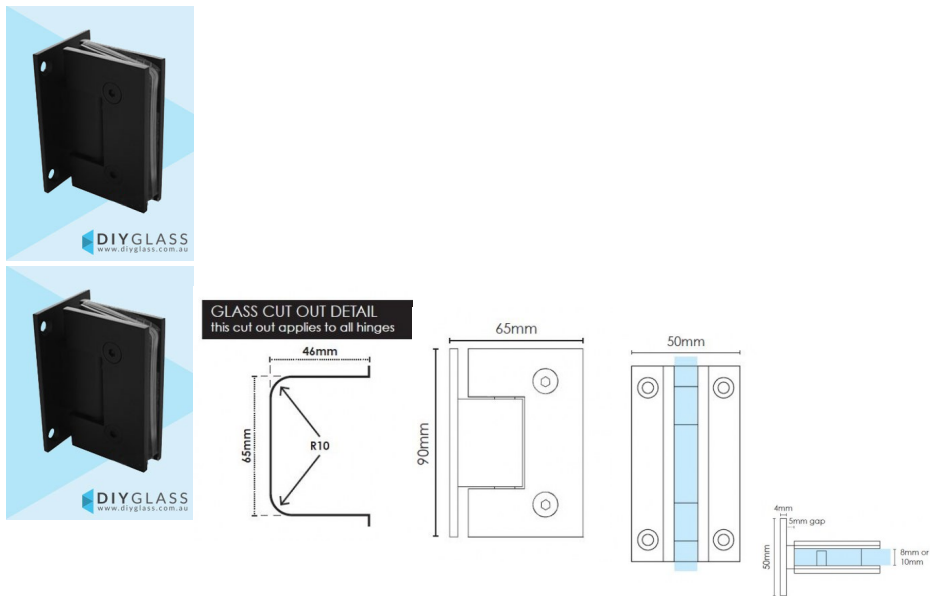

Wall to Glass Matt Black Shower Screen Door Hinge

2 required per door

- Wall to Glass Hinge
- Matt Black Finish
- 4 x Fixing Holes
- Square Finish Edges
- Suitable for 8mm & 10mm Glass
- "D" Style Glass Cutouts
- Self Closing from approximately 25 Degrees
- Dual Action - opens inwards and outwards
- Made from solid brass
- Fixing Screws included
- Allen Key & Gaskets included

Maximum Door Weight when 2 hinges used is 35kg

Maximum Door Width when 2 hinges used is 800mm

Rating: Not Rated Yet

Price
\$ 50.00

\$ 4.55

[Ask a question about this product](#)

Description

Wall to Glass Matt Black Shower Screen Hinge

2 required per door

- Wall to Glass Hinge
- Matt Black Finish
- 4 x Fixing Holes
- Square Finish Edges
- Suitable for 8mm & 10mm Glass
- "D" Style Glass Cutouts
- Self Closing from approximately 25 Degrees
- Dual Action - opens inwards and outwards
- Made from solid brass
- Fixing Screws included
- Allen Key & Gaskets included

Maximum Door Weight when 2 hinges used is 35kg

Maximum Door Width when 2 hinges used is 800mm

// //