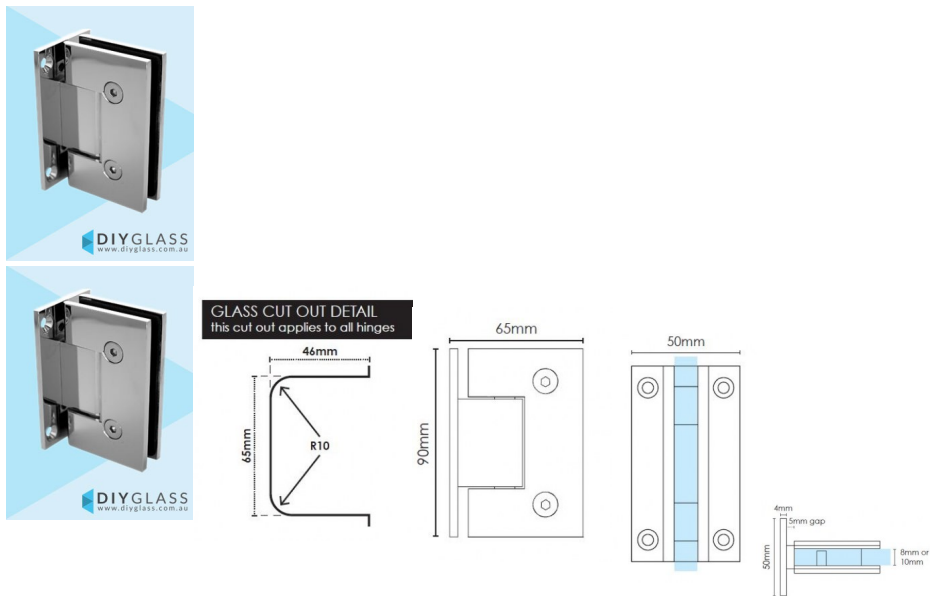

## Wall to Glass Chrome Shower Screen Door Hinge

2 required per door

- Wall to Glass Hinge
- Chrome Plated Finish
- 4 x Fixing Holes
- Allow 9mm gap between Wall and Glass
- Square Finish Edges
- Suitable for 8mm & 10mm Glass
- "D" Style Glass Cutouts
- Self Closing from approximately 25 Degrees
- Dual Action - opens inwards and outwards
- Made from solid brass
- Fixing Screws included
- Allen Key & Gaskets included

Maximum Door Weight when 2 hinges used is 35kg

Maximum Door Width when 2 hinges used is 800mm

Rating: Not Rated Yet

**Price**  
\$ 40.80

\$ 3.71

[Ask a question about this product](#)

Description

## Wall to Glass Hinge Shower Screen Hinge

---

2 required per door

- Wall to Glass Hinge
- Chrome Plated Finish
- 4 x Fixing Holes
- Allow 9mm gap between Wall and Glass
- Square Finish Edges
- Suitable for 8mm & 10mm Glass
- "D" Style Glass Cutouts
- Self Closing from approximately 25 Degrees
- Dual Action - opens inwards and outwards
- Made from solid brass
- Fixing Screws included
- Allen Key & Gaskets included

Maximum Door Weight when 2 hinges used is 35kg

Maximum Door Width when 2 hinges used is 800mm

// //