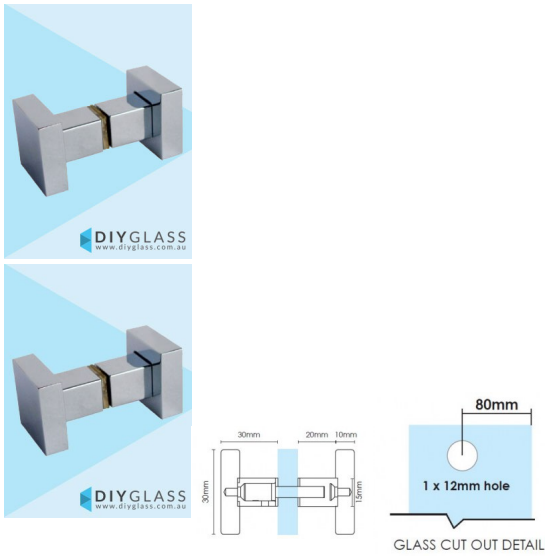

Square Recessed Chrome Shower Screen Door Knob

- Square Recessed Shape Knob for Shower Screen Door
- Chrome Plated Finish
- Double pull knob
- Suits 8mm, 10mm and 12mm thick glass
- Requires a 12mm hole in the door
- Made from Solid Brass
- Nylon spacers and gaskets included to prevent glass/metal contact

Rating: Not Rated Yet

Price
\$ 21.00

\$ 1.91

[Ask a question about this product](#)

Description

- Square Recessed Shape Knob for Shower Screen Door
- Chrome Plated Finish
- Double pull knob
- Suits 8mm, 10mm and 12mm thick glass
- Requires a 12mm hole in the door
- Made from Solid Brass
- Nylon spacers and gaskets included to prevent glass/metal contact