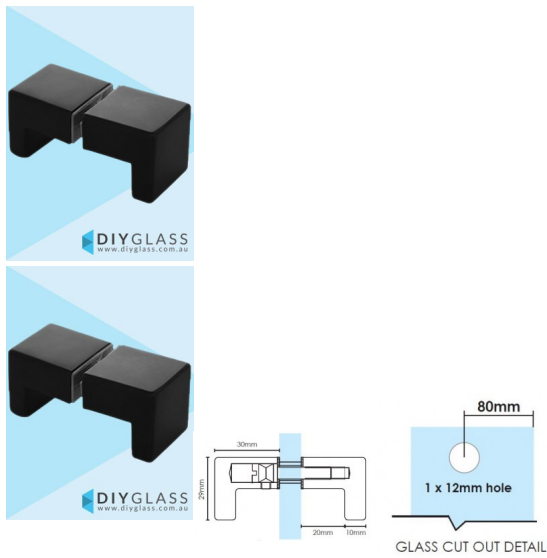

## Square L Shape Matt Black Shower Screen Door Knob

- Square L Shape Knob for Shower Screen Door
- Matt Black Finish
- Double pull knob
- Suits 8mm, 10mm and 12mm thick glass
- Requires a 12mm hole in the glass
- Made from Solid Brass
- Nylon spacers and gaskets included to prevent glass/metal contact

### Description

- Square L Shape Knob for Shower Screen Door
- Matt Black Finish
- Double pull knob
- Suits 8mm, 10mm and 12mm thick glass
- Requires a 12mm hole in the glass
- Made from Solid Brass
- Nylon spacers and gaskets included to prevent glass/metal contact