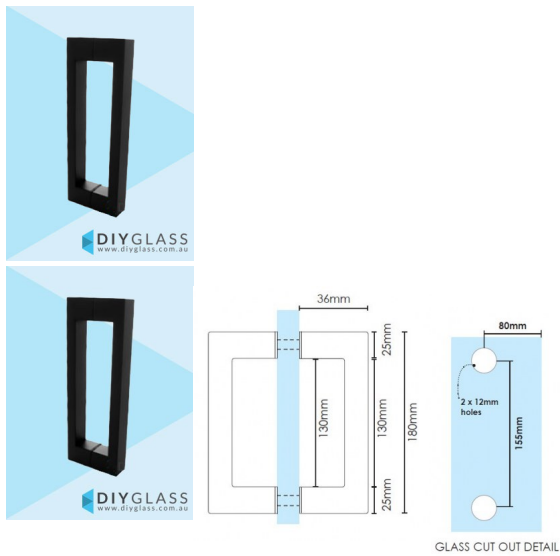

## Square Matt Black Shower Screen Door Handle

- Square D Handle Shower Screen Door Handle
- Stainless Steel in Matt Black Finish
- Back to back pull handles
- Suits 8mm, 10mm and 12mm thick glass
- Requires 2 x 12mm holes at 155mm centres
- Nylon spacers and gaskets included to prevent glass/metal contact

### Description

- Square D Handle Shower Screen Door Handle
- Stainless Steel in Matt Black Finish
- Back to back pull handles
- Suits 8mm, 10mm and 12mm thick glass
- Requires 2 x 12mm holes at 155mm centres
- Nylon spacers and gaskets included to prevent glass/metal contact