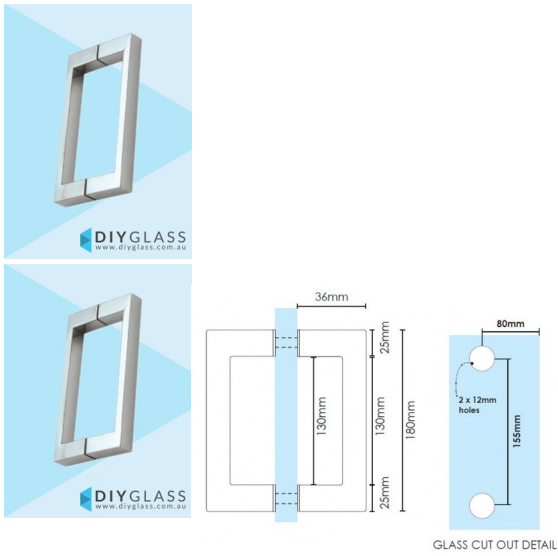

## Square Chrome Shower Screen Door Handle

- Square D Handle Shower Screen Door Handle
- Stainless steel in a mirror finish
- Back to back pull handles
- Suits 8mm, 10mm and 12mm thick glass
- Requires 2 x 12mm holes at 155mm centres
- Nylon spacers and gaskets included to prevent glass/metal contact

### Description

- Square D Handle Shower Screen Door Handle
- Stainless steel in a mirror finish
- Back to back pull handles
- Suits 8mm, 10mm and 12mm thick glass
- Requires 2 x 12mm holes at 155mm centres
- Nylon spacers and gaskets included to prevent glass/metal contact