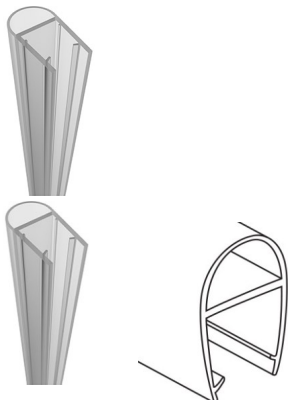

Sliding Shower Door Bump Stopper

- 2130mm Long
- Suits 10mm Glass
- 10mm Bulb
- Prevents Sliding Glass Door contact between glass and wall.

Rating: Not Rated Yet

Price

\$ 8.00

\$ 0.73

[Ask a question about this product](#)

Description

- 2130mm Long
- Suits 10mm Glass
- 10mm Bulb
- Prevents Sliding Glass Door contact between glass and wall.

///