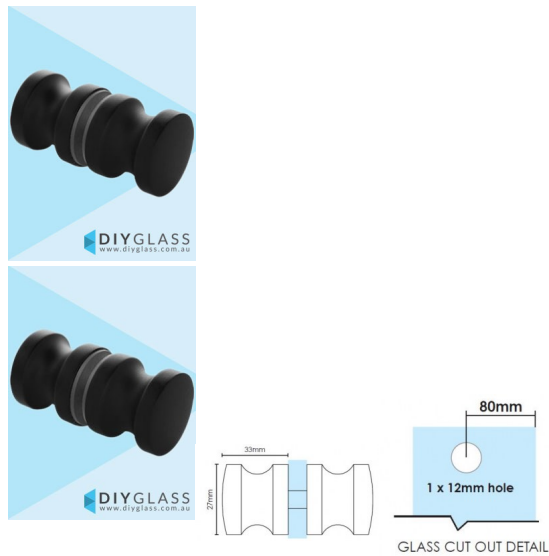

## Round Recessed Matt Black Shower Screen Door Knob

- Round Recessed Knob for Shower Screen Door
- Matt Black Finish
- Double pull knob
- Suits 8mm, 10mm and 12mm thick glass
- Requires a 12mm hole in the glass
- Made from Solid Brass
- Nylon spacers and gaskets included to prevent glass/metal contact

### Description

- Round Recessed Knob for Shower Screen Door
- Matt Black Finish
- Double pull knob
- Suits 8mm, 10mm and 12mm thick glass
- Requires a 12mm hole in the glass
- Made from Solid Brass
- Nylon spacers and gaskets included to prevent glass/metal contact