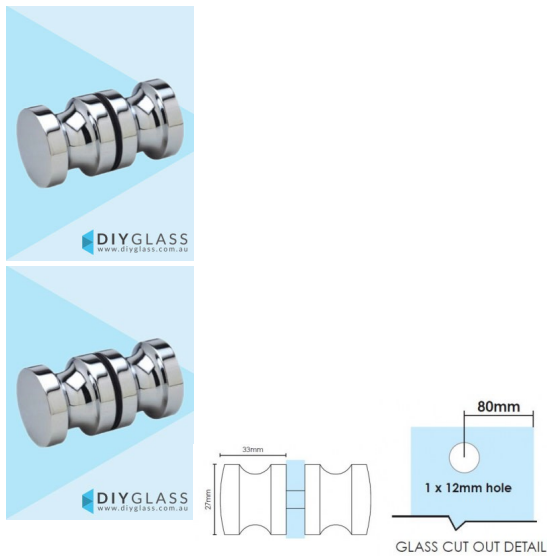

Round Recessed Chrome Shower Screen Door Knob

- Round Recessed Knob for Glass Shower Screen Door
- Chrome Plated
- Double pull knob
- Suits 8mm, 10mm and 12mm thick glass
- Requires a 12mm hole in the door
- Made from Solid Brass
- Nylon spacers and gaskets included to prevent glass/metal contact

Rating: Not Rated Yet

Price
\$ 21.00

\$ 1.91

[Ask a question about this product](#)

Description

- Round Recessed Knob for Glass Shower Screen Door
- Chrome Plated
- Double pull knob
- Suits 8mm, 10mm and 12mm thick glass
- Requires a 12mm hole in the door
- Made from Solid Brass
- Nylon spacers and gaskets included to prevent glass/metal contact