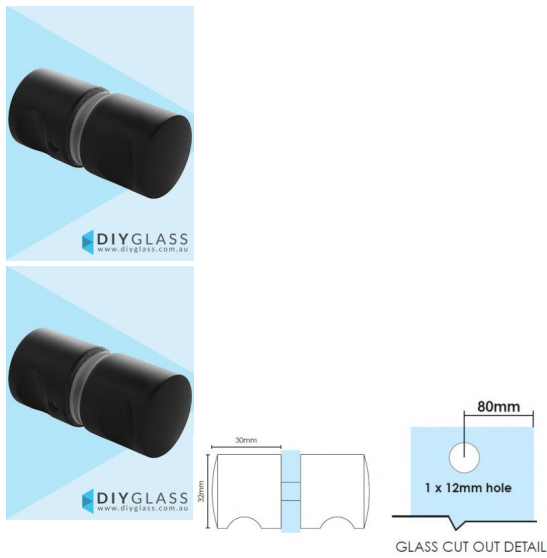

Round Matt Black Shower Screen Door Knob

- Round with finger notch Knob for Shower Screen Door
- Matt Black Finish
- Double pull knob
- Suits 8mm, 10mm and 12mm thick glass
- Requires a 12mm Hole in the Glass
- Made from Solid Brass
- Nylon spacers and gaskets included to prevent glass/metal contact

Rating: Not Rated Yet

Price
\$ 24.00

\$ 2.18

[Ask a question about this product](#)

Description

- Round with finger notch Knob for Shower Screen Door
- Matt Black Finish
- Double pull knob
- Suits 8mm, 10mm and 12mm thick glass
- Requires a 12mm Hole in the Glass
- Made from Solid Brass
- Nylon spacers and gaskets included to prevent glass/metal contact